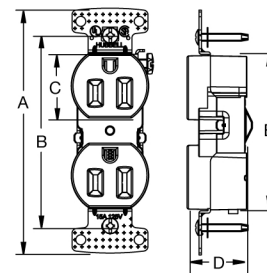

15A 125V Quick Thread Tamper-Resistant Receptacles

RR15QLATR

RR15EQWTR

Wiring	Push and Side Wired		Eight Push Wire Holes Only	
Grounding	Self-Grounding		#14 AWG Only	
Rating	Color	Catalog Number	Catalog Number	
NEMA 5-15, 15A 125V	Black Brown Ivory Light Almond White	RR15QBKTR RR15QTR RR15QITR RR15QLATR RR15QWTR	RR15EQBKTR RR15EQTR RR15EQITR RR15EQLATR RR15EQWTR	

Note: See page R-6 for tamper-resistant description.

Product Dimensions Inches (mm)

Quick Thread Duplex	
A	4.19" (106.4)
B	3.28" (83.3)
C	1.41" (28.5)
D	1.12" (23.6)
E	2.62" (66.6)

Residential Grade Duplex and Decorator Receptacles

Note: See page R-6 for tamper-resistant description.